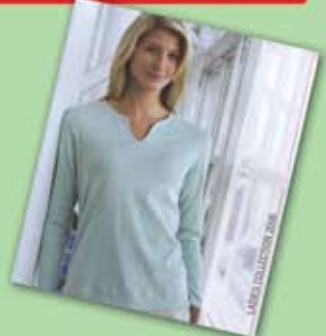

**Don't Forget...**

Maple Avenue Apparel has a special ladies only catalog. Please call to have this mailed to you.

**800-236-4774**

**ACE Ladies Scoop Neck Tee**

**ACE Ladies V-Neck Shirt**

95% cotton/ 5% spandex, special ladies cut. Left chest direct embroidered.

100% combined cotton, 6oz jersey knit, welt trim around neck and sleeves, garment washed for softness. Left chest direct embroidered logo.

- | RED          | BLACK        | WHITE        |
|--------------|--------------|--------------|
| 9073024 - SM | 9073115 - SM | 9073297 - SM |
| 9073040 - MD | 9073123 - MD | 9073305 - MD |
| 9073065 - LG | 9073131 - LG | 9073321 - LG |
| 9073073 - XL | 9073180 - XL | 9073362 - XL |